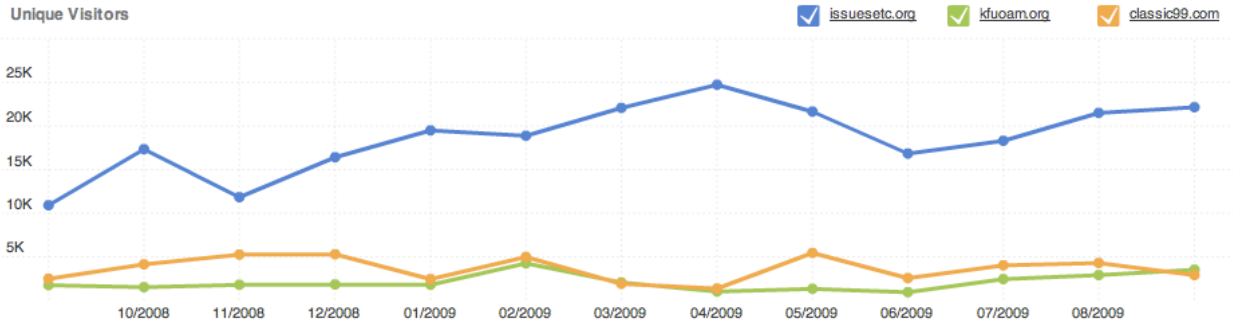

A Comparison of Unique and Total Website Visitors Issues, Etc. vs. KFUO AM & FM

Unique Visitors only counts a person once no matter how many times they visit a site in a given month. Unique Visitors are typically used to determine how popular a site is.

Visits are initiated when a user enters a site during an internet session. Visits are considered live until the user's interaction within the entire internet session has ceased for a 30-minute period. Visits are unique to a session.