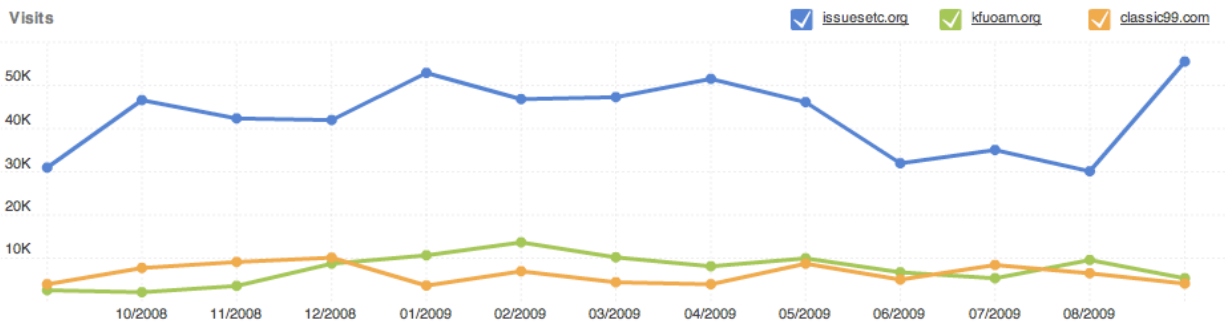

A Comparison of Unique and Total Website Visitors Issues, Etc. vs. KFUO AM & FM

Unique Visitors only counts a person once no matter how many times they visit a site in a given month. Unique Visitors are typically used to determine how popular a site is.

Visits are initiated when a user enters a site during an internet session. Visits are considered live until the user's interaction within the entire internet session has ceased for a 30-minute period. Visits are unique to a session.